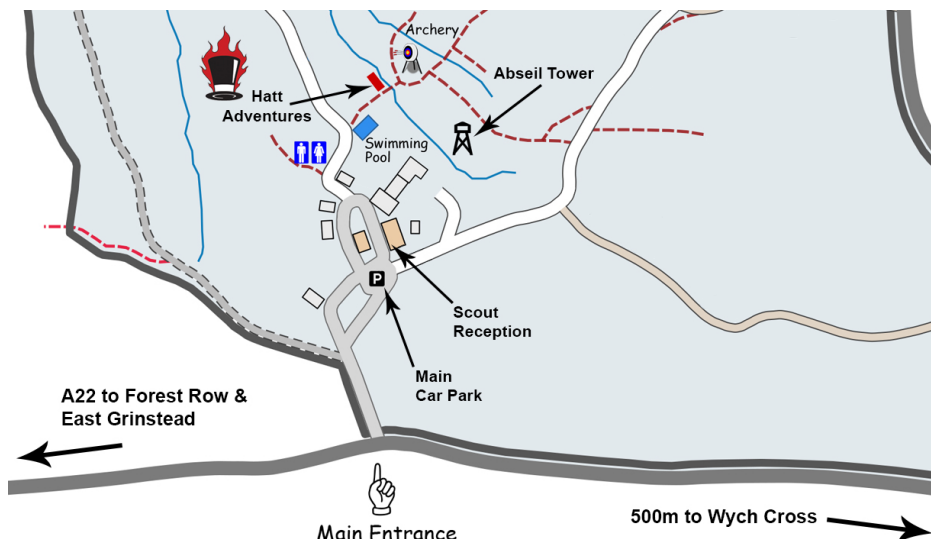

ABSEILING EXPERIENCE

Directions

Address: Broadstone Warren Scout Site & Activity Centre, Lewes Road, Forest Row, East Sussex, **RH18 5JS.**

Meeting Place

Please meet us at our equipment store. From the main car park, follow signs past reception for the Swimming Pool and then Archery. We are located 20m on the left before the Archery Range.

By Car

From Forest Ro

From Forest Row keep heading South on the A22. Broadstone Warren is on the left-hand side approximately 2 miles south of Forest Row.

From A27

Follow the A22 northbound crossing the crossroads at Wych Cross (just after the Roebuck Hotel). The main entrance is approximately 500 metres after the junction on the right-hand side.

Public Transport

The nearest train station is in East Grinstead (approximately 5½ miles North). From there you will need to get a taxi.

Late / Lost

Please call **01273 358 359**, listen to the options and select the one to be diverted to your instructor. Please note that instructors can't pick up answer machine messages, so if you don't get through to them please try again (they may be running a course).